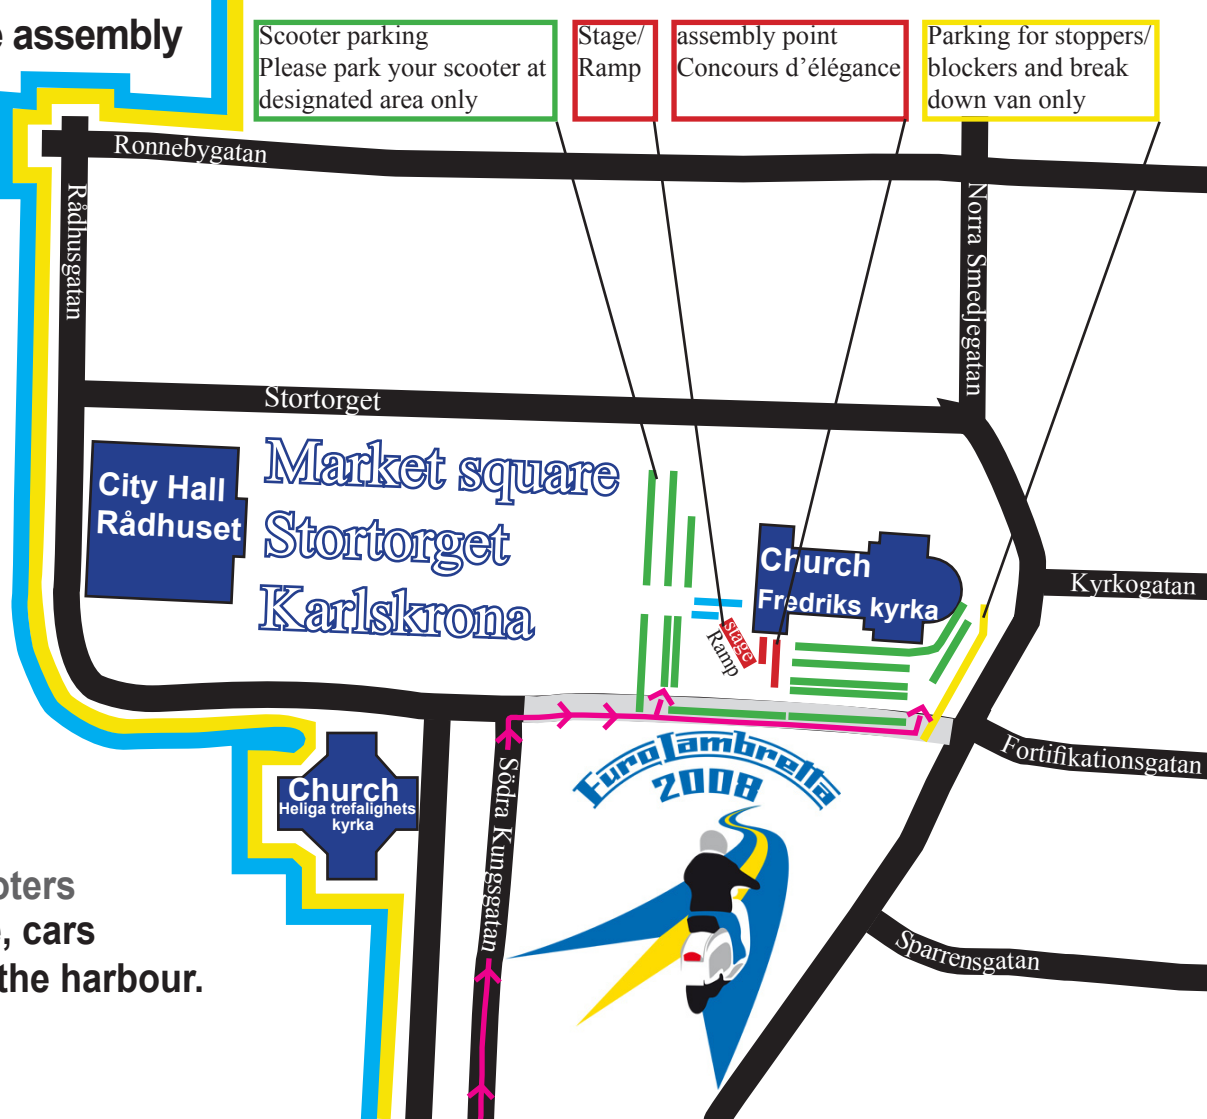

Location map for the assembly at Market square in Karlskrona

Saturday 13:00 - 15:00

Please note:

The scooter parking area is limited, scooters have to be parked rather close to each other.

Only parking for scooters on the market square, cars have to be parked at the harbour.

Scooter parking
Please park your scooter at designated area only

Stage/
Ramp

assembly point
Concours d'élégance

Parking for stoppers/
blockers and break
down van only

City Hall
Rådhuset

Market square
Stortorget
Karlskrona

Church
Fredriks kyrka

Church
Heliga trefalighets kyrka

Euro Lambretta
2008